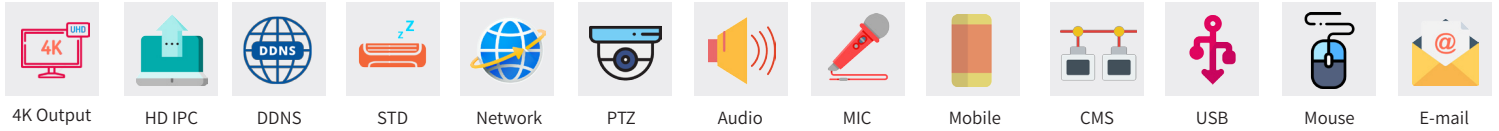

## Introduction

GE-XVR 5104-DS1 series are 4 CH 1080P lite high definition DVRs with ability to connect analog and IP cameras simultaneously, which adopt the standard H.264 high profile compression format and the most advanced SOC technique to ensure real time recording in each channel and realize